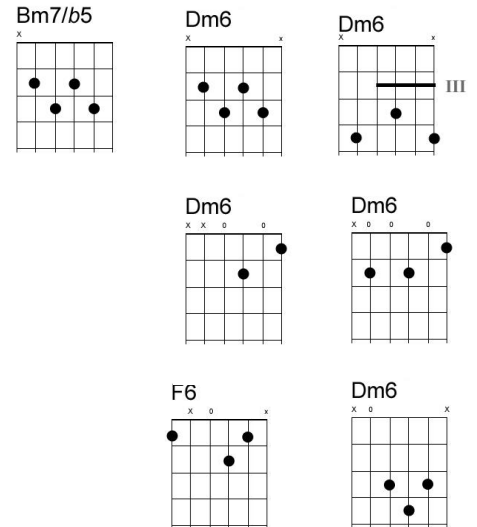

Don't It Make My Brown Eyes Blue (Richard

Leigh (1977)

C Am Dm7 G7 C Am Dm7 G7

note: Bm7b5 and Dm6 have the same notes

C Am Dm7 G7
 Don't know when I've been so blue
C Am7 Bm7b5 E7
 Don't know what's come over you
Am C/G D7/F# D7
 You've found someone new
F6 Em7 F6 G7
 And don't it make my brown eyes blue

C Am Dm7 G7
 I'll be fine when you're gone
C Am7 Bm7b5 E7
 I'll just cry all night long
Am C/G D7/F# D7
 Say it isn't true
F6 Dm7/G C6 C6
 And don't it make my brown eyes blue

Am Em7 F C
 Tell me no secrets, tell me some lies
Am Em7 F C
 Give me no reasons, give me alibis
Am Em7 F C
 Tell me that you love me and don't let me cry
Dm7 Em F G
 Say anything but don't say goodbye